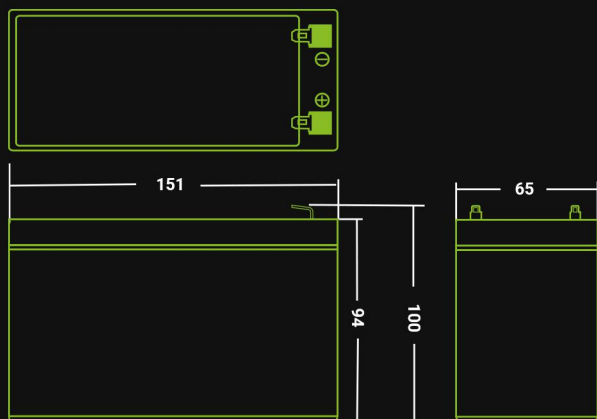

GC AGM06

Product card

Electrical Specification:

Capacity 25°C (77°F)	20hour rate(0.45A)	9.0Ah
	27min rate(9.0A)	4.05Ah
	7min rate(27A)	3.15Ah
Capacity Affected by Temperature (20hour rate)	40°C (104°F)	102%
	25°C (77°F)	100%
	0°C (32°F)	85%
	-15°C (5°F)	65%
Internal Resistance	full charged battery 25°C (77°F)	35mΩ
Self-Discharge at 25°C (77°F)	Capacity after 3 month storage	91 %
	Capacity after 6 month storage	82 %
	Capacity after 12 month storage	64 %

Constant Current (Amp) and Constant Power (watt) Discharge Table at 25°C (77°F):

time		5min	10min	15min	30min	1h	2h	3h	4h	5h	10h	20h
9.60V	A	34.74	21.98	17.40	9.64	5.94	3.25	2.35	1.88	1.59	0.86	0.46
	W	387.84	247.56	197.70	110.50	68.69	37.83	27.54	22.20	18.93	10.21	5.55
9.90V	A	33.66	21.30	16.95	9.40	5.81	3.21	2.31	1.85	1.58	0.85	0.46
	W	375.91	240.04	192.65	107.75	67.15	37.43	27.13	21.89	18.72	10.18	5.53
10.20V	A	32.13	20.36	16.32	9.15	5.67	3.18	2.28	1.83	1.56	0.85	0.46
	W	358.96	229.48	185.56	105.00	65.61	37.02	26.71	21.58	18.52	10.15	5.51
10.50V	A	30.60	19.41	15.69	8.91	5.54	3.12	2.26	1.81	1.54	0.85	0.45
	W	341.99	218.90	178.46	102.25	64.07	36.40	26.51	21.38	18.31	10.12	5.38
10.80V	A	28.93	18.27	14.79	8.58	5.37	3.05	2.20	1.76	1.49	0.82	0.44
	W	323.39	206.09	168.28	98.46	62.22	35.57	25.78	20.85	17.67	9.82	5.27

Physical specification:

Nominal Voltage		12V
Nominal Capacity(20HR)		9.0AH
Dimensions	Length	151±1 mm (5.95 inches)
	Width	65±1 mm (2.56 inches)
	Container Height	94±2 mm (3.70 inches)
	Total Height	100±2 mm (3.94 inches)
Weight		Approx 2.3 kg (5.06 lbs)
Standard terminal		F1/F2

Dimensions (mm):

Terminal type:

Standard Terminal
F1 (Fasten Tab No.187A)

Standard Terminal
F2 (Fasten Tab No.250A)

(in mm)