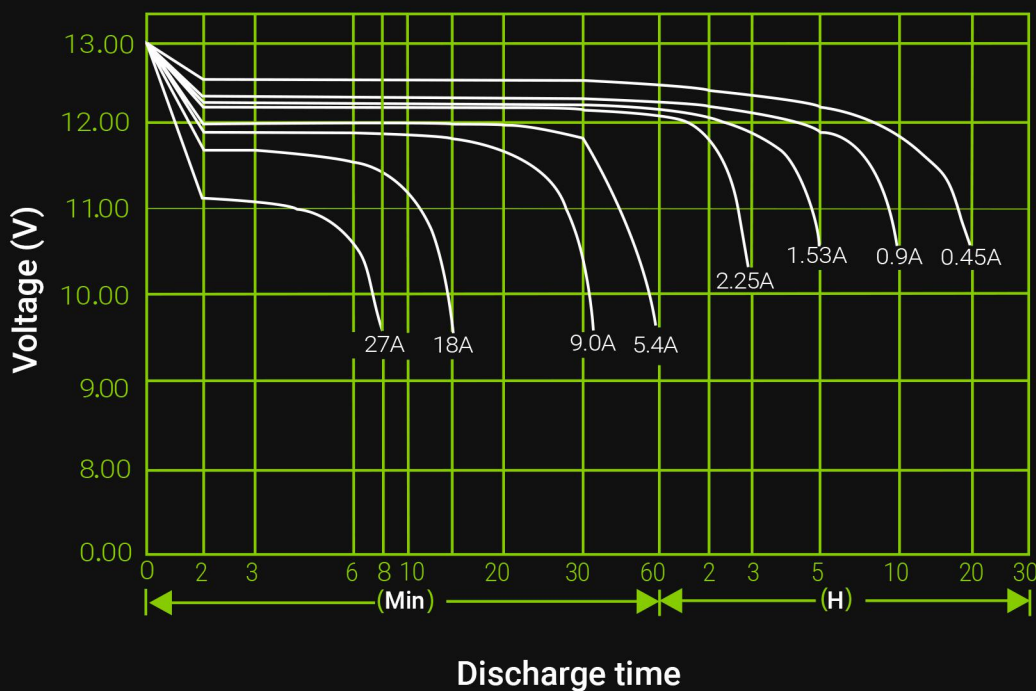

GC AGM06

Product card

Electrical Specification:

Capacity 25°C (77°F)	20hour rate(0.45A)	9.0Ah
	27min rate(9.0A)	4.05Ah
	7min rate(27A)	3.15Ah
Capacity Affected by Temperature (20hour rate)	40°C (104°F)	102%
	25°C (77°F)	100%
	0°C (32°F)	85%
	-15°C (5°F)	65%
Internal Resistance	full charged battery 25°C (77°F)	35mΩ
Self-Discharge at 25°C (77°F)	Capacity after 3 month storage	91 %
	Capacity after 6 month storage	82 %
	Capacity after 12 month storage	64 %

Charge (constant Voltage)	Cycle	Initial Charging Current less than 2.7A Voltage 14.40 - 14.90V
	Float	Voltage 13.50 - 13.80V

Cycle service life in relation to depth of discharge:

Discharge Characteristics after fully charged (25°C, 77°F):

Constant Current (Amp) and Constant Power (watt) Discharge Table at 25°C (77°F):

time		5min	10min	15min	30min	1h	2h	3h	4h	5h	10h	20h
9.60V	A	34.74	21.98	17.40	9.64	5.94	3.25	2.35	1.88	1.59	0.86	0.46
	W	387.84	247.56	197.70	110.50	68.69	37.83	27.54	22.20	18.93	10.21	5.55
9.90V	A	33.66	21.30	16.95	9.40	5.81	3.21	2.31	1.85	1.58	0.85	0.46
	W	375.91	240.04	192.65	107.75	67.15	37.43	27.13	21.89	18.72	10.18	5.53
10.20V	A	32.13	20.36	16.32	9.15	5.67	3.18	2.28	1.83	1.56	0.85	0.46
	W	358.96	229.48	185.56	105.00	65.61	37.02	26.71	21.58	18.52	10.15	5.51
10.50V	A	30.60	19.41	15.69	8.91	5.54	3.12	2.26	1.81	1.54	0.85	0.45
	W	341.99	218.90	178.46	102.25	64.07	36.40	26.51	21.38	18.31	10.12	5.38
10.80V	A	28.93	18.27	14.79	8.58	5.37	3.05	2.20	1.76	1.49	0.82	0.44
	W	323.39	206.09	168.28	98.46	62.22	35.57	25.78	20.85	17.67	9.82	5.27

Physical specification:

Nominal Voltage		12V
Nominal Capacity(20HR)		9.0AH
Dimensions	Length	151±1 mm (5.95 inches)
	Width	65±1 mm (2.56 inches)
	Container Height	94±2 mm (3.70 inches)
	Total Height	100±2 mm (3.94 inches)
Weight		Approx 2.3 kg (5.06 lbs)
Standard terminal		F1/F2