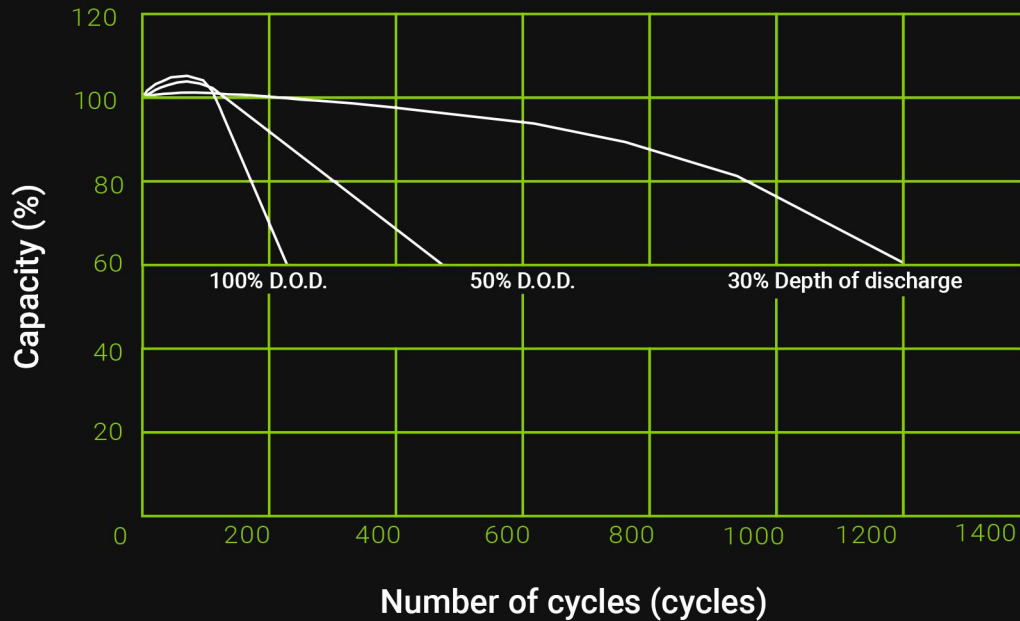

GC AGM06

Product card

Electrical Specification:

Capacity 25°C (77°F)	20hour rate(0.45A)	9.0Ah
	27min rate(9.0A)	4.05Ah
	7min rate(27A)	3.15Ah
Capacity Affected by Temperature (20hour rate)	40°C (104°F)	102%
	25°C (77°F)	100%
	0°C (32°F)	85%
	-15°C (5°F)	65%
Internal Resistance	full charged battery 25°C (77°F)	35mΩ
Self-Discharge at 25°C (77°F)	Capacity after 3 month storage	91 %
	Capacity after 6 month storage	82 %
	Capacity after 12 month storage	64 %

Charge (constant Voltage)	Cycle	Initial Charging Current less than 2.7A Voltage 14.40 - 14.90V
	Float	Voltage 13.50 - 13.80V

Cycle service life in relation to depth of discharge:

Discharge Characteristics after fully charged (25°C, 77°F):

Constant Current (Amp) and Constant Power (watt) Discharge Table at 25°C (77°F):

time		5min	10min	15min	30min	1h	2h	3h	4h	5h	10h	20h
9.60V	A	34.74	21.98	17.40	9.64	5.94	3.25	2.35	1.88	1.59	0.86	0.46
	W	387.84	247.56	197.70	110.50	68.69	37.83	27.54	22.20	18.93	10.21	5.55
9.90V	A	33.66	21.30	16.95	9.40	5.81	3.21	2.31	1.85	1.58	0.85	0.46
	W	375.91	240.04	192.65	107.75	67.15	37.43	27.13	21.89	18.72	10.18	5.53
10.20V	A	32.13	20.36	16.32	9.15	5.67	3.18	2.28	1.83	1.56	0.85	0.46
	W	358.96	229.48	185.56	105.00	65.61	37.02	26.71	21.58	18.52	10.15	5.51
10.50V	A	30.60	19.41	15.69	8.91	5.54	3.12	2.26	1.81	1.54	0.85	0.45
	W	341.99	218.90	178.46	102.25	64.07	36.40	26.51	21.38	18.31	10.12	5.38
10.80V	A	28.93	18.27	14.79	8.58	5.37	3.05	2.20	1.76	1.49	0.82	0.44
	W	323.39	206.09	168.28	98.46	62.22	35.57	25.78	20.85	17.67	9.82	5.27

Physical specification:

Nominal Voltage		12V
Nominal Capacity(20HR)		9.0AH
Dimensions	Length	151±1 mm (5.95 inches)
	Width	65±1 mm (2.56 inches)
	Container Height	94±2 mm (3.70 inches)
	Total Height	100±2 mm (3.94 inches)
Weight		Approx 2.3 kg (5.06 lbs)
Standard terminal		F1/F2