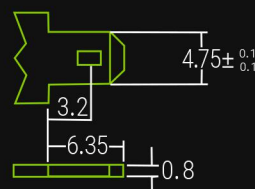

GC AGM06

Product card

Electrical Specification:

Capacity 25°C (77°F)	20hour rate(0.45A)	9.0Ah
	27min rate(9.0A)	4.05Ah
	7min rate(27A)	3.15Ah
Capacity Affected by Temperature (20hour rate)	40°C (104°F)	102%
	25°C (77°F)	100%
	0°C (32°F)	85%
	-15°C (5°F)	65%
Internal Resistance	full charged battery 25°C (77°F)	35mΩ
Self-Discharge at 25°C (77°F)	Capacity after 3 month storage	91 %
	Capacity after 6 month storage	82 %
	Capacity after 12 month storage	64 %

Constant Current (Amp) and Constant Power (watt) Discharge Table at 25°C (77°F):

time		5min	10min	15min	30min	1h	2h	3h	4h	5h	10h	20h
9.60V	A	34.74	21.98	17.40	9.64	5.94	3.25	2.35	1.88	1.59	0.86	0.46
	W	387.84	247.56	197.70	110.50	68.69	37.83	27.54	22.20	18.93	10.21	5.55
9.90V	A	33.66	21.30	16.95	9.40	5.81	3.21	2.31	1.85	1.58	0.85	0.46
	W	375.91	240.04	192.65	107.75	67.15	37.43	27.13	21.89	18.72	10.18	5.53
10.20V	A	32.13	20.36	16.32	9.15	5.67	3.18	2.28	1.83	1.56	0.85	0.46
	W	358.96	229.48	185.56	105.00	65.61	37.02	26.71	21.58	18.52	10.15	5.51
10.50V	A	30.60	19.41	15.69	8.91	5.54	3.12	2.26	1.81	1.54	0.85	0.45
	W	341.99	218.90	178.46	102.25	64.07	36.40	26.51	21.38	18.31	10.12	5.38
10.80V	A	28.93	18.27	14.79	8.58	5.37	3.05	2.20	1.76	1.49	0.82	0.44
	W	323.39	206.09	168.28	98.46	62.22	35.57	25.78	20.85	17.67	9.82	5.27

Physical specification:

Nominal Voltage		12V
Nominal Capacity(20HR)		9.0AH
Dimensions	Length	151±1 mm (5.95 inches)
	Width	65±1 mm (2.56 inches)
	Container Height	94±2 mm (3.70 inches)
	Total Height	100±2 mm (3.94 inches)
Weight		Approx 2.3 kg (5.06 lbs)
Standard terminal		F1/F2

Dimensions (mm):

Terminal type:

Standard Terminal
F1 (Fasten Tab No.187A)

Standard Terminal
F2 (Fasten Tab No.250A)

(in mm)