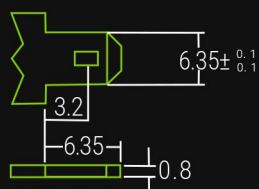

GC AGM06

Product card

Electrical Specification:

Capacity 25°C (77°F)	20hour rate(0.45A)	9.0Ah
	27min rate(9.0A)	4.05Ah
	7min rate(27A)	3.15Ah
Capacity Affected by Temperature (20hour rate)	40°C (104°F)	102%
	25°C (77°F)	100%
	0°C (32°F)	85%
	-15°C (5°F)	65%
Internal Resistance	full charged battery 25°C (77°F)	35mΩ
Self-Discharge at 25°C (77°F)	Capacity after 3 month storage	91 %
	Capacity after 6 month storage	82 %
	Capacity after 12 month storage	64 %

Physical specification:

Nominal Voltage		12V
Nominal Capacity(20HR)		9.0AH
Dimensions	Length	151±1 mm (5.95 inches)
	Width	65±1 mm (2.56 inches)
	Container Height	94±2 mm (3.70 inches)
	Total Height	100±2 mm (3.94 inches)
Weight		Approx 2.3 kg (5.06 lbs)
Standard terminal		F1/F2

Dimensions (mm):

Terminal type:

Standard Terminal
F1 (Fasten Tab No.187A)

Standard Terminal
F2 (Fasten Tab No.250A)

(in mm)